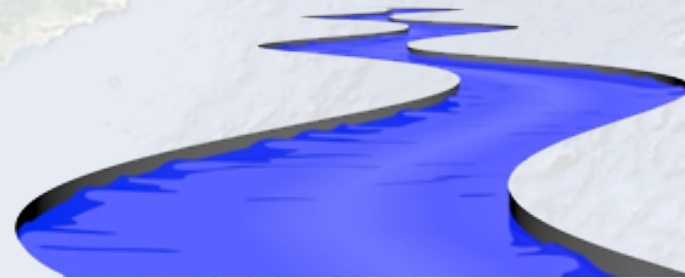

NGUYEN KIM LOI, Ph.D.
Associate Professor
Director of Research Center for Climate Change
Head, Department of Applied Geomatics
Nong Lam University, Ho Chi Minh City
Vietnam

August 18, 2014 Hanoi, Vietnam