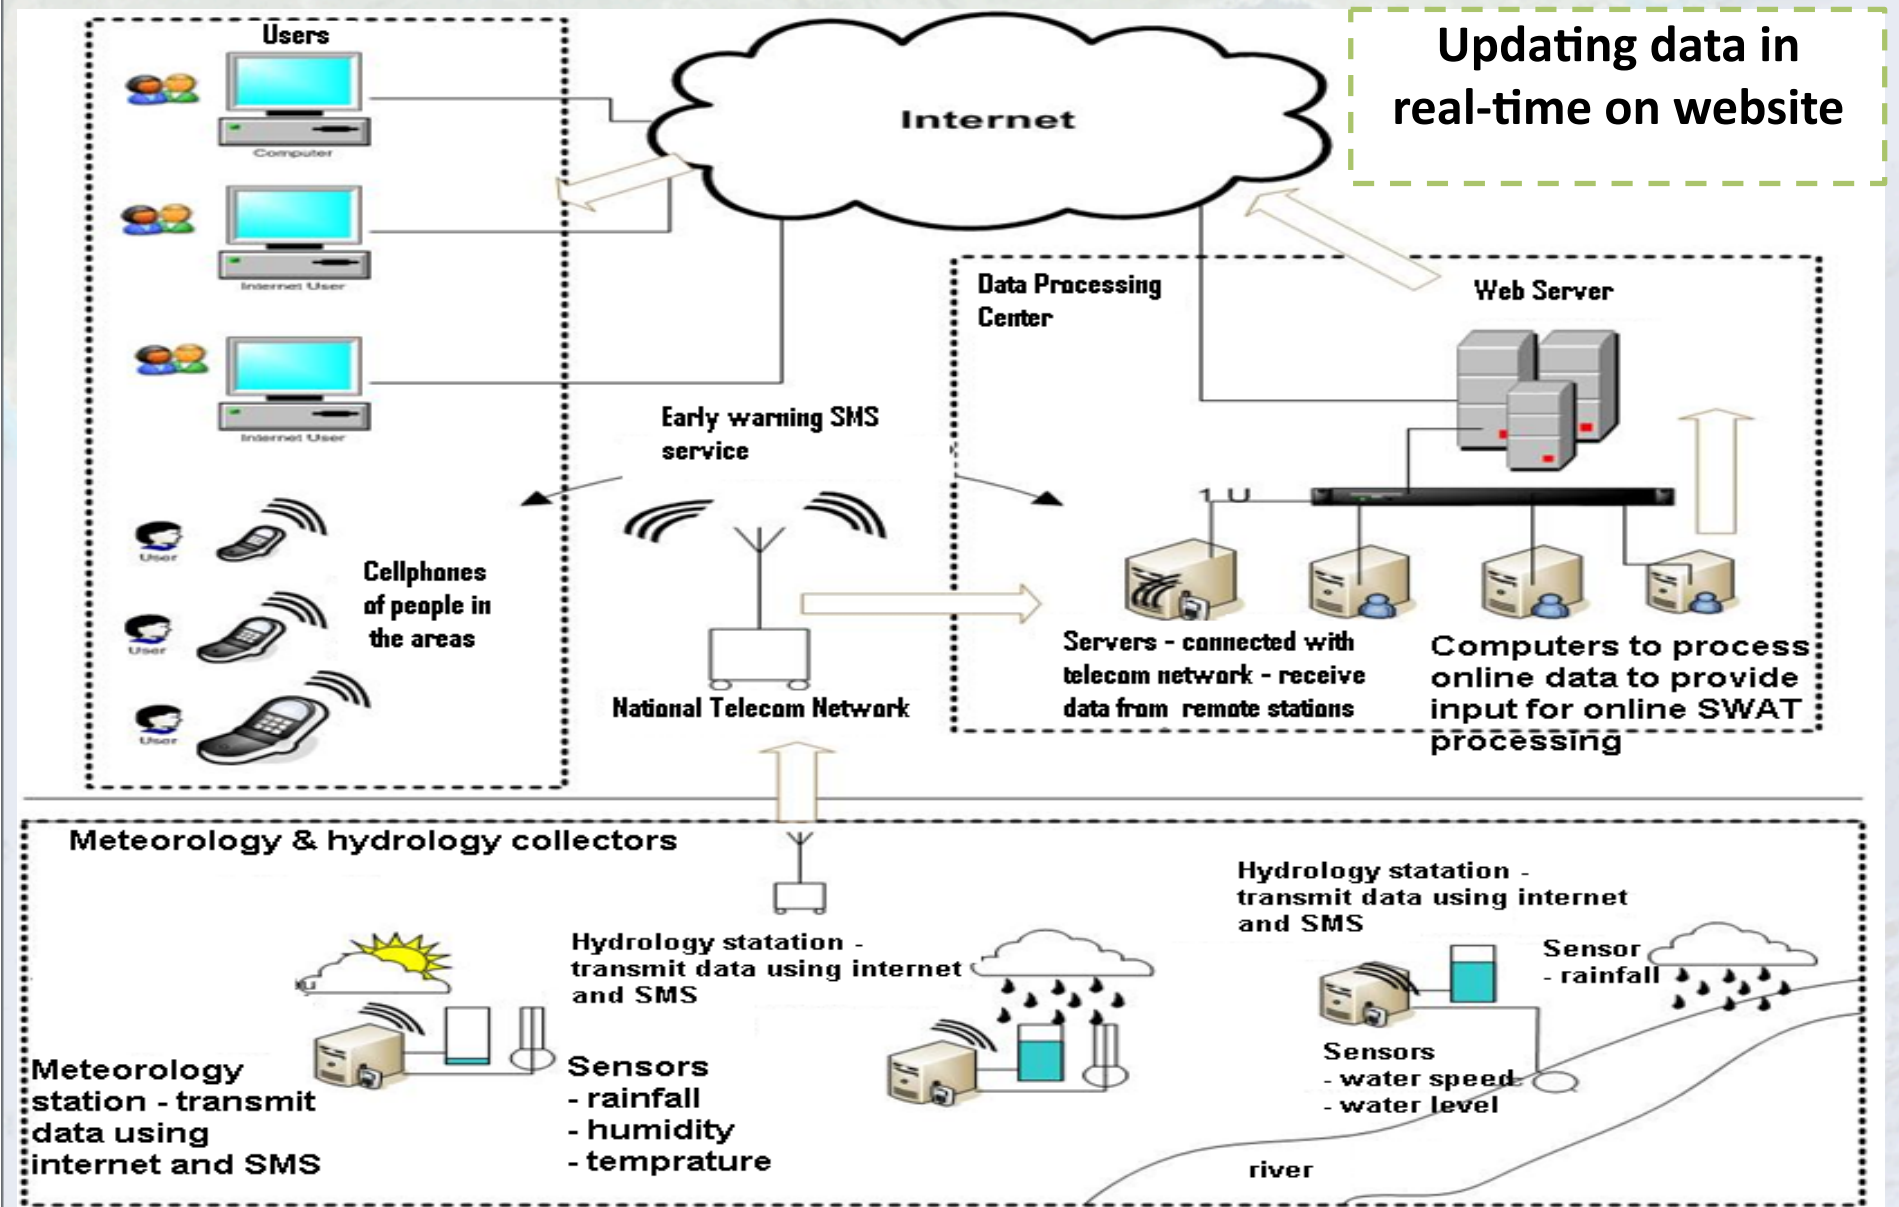

What is RCCC - NLU???

RESEARCH CENTER FOR CLIMATE CHANGE

NONG LAM UNIVERSITY – HOCHIMINH CITY

A faint, light-colored map of the United States serves as the background for the slide. The map shows the continental United States, Alaska, and Hawaii, with state boundaries and major geographical features like the Great Lakes and the Gulf of Mexico visible. The colors are muted, with greens for land and blues for water.

Projects

- Adaptation to Climate Change (2009)
- Land management (2009, 2010, 2011)
- Natural resources management (2013)
- Ecosystem Services (2013)
- Flood early warning system (2012, 2014)

Flood early warning system

Flood early warning system

- Policy
- Sharing data
- Equipments for studies

Directions for future researches

- Climate change adaptation and mitigation
- Natural resources management
- Land management
- Natural disasters prevention and management

A small, realistic-looking globe of the Earth is positioned on a single, vibrant green leaf. The globe shows blue oceans, white clouds, and green landmasses. The leaf has a prominent vein structure and a slightly serrated edge. The entire scene is set against a white background that is tilted slightly to the right. This white background is placed over a larger, textured background that resembles a map of the world in shades of light green and blue.