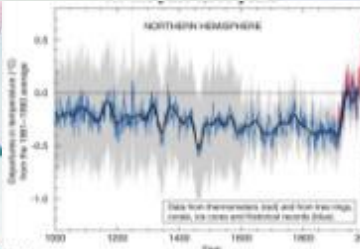

NONG LAM UNIVERSITY – HOCHIMINH CITY